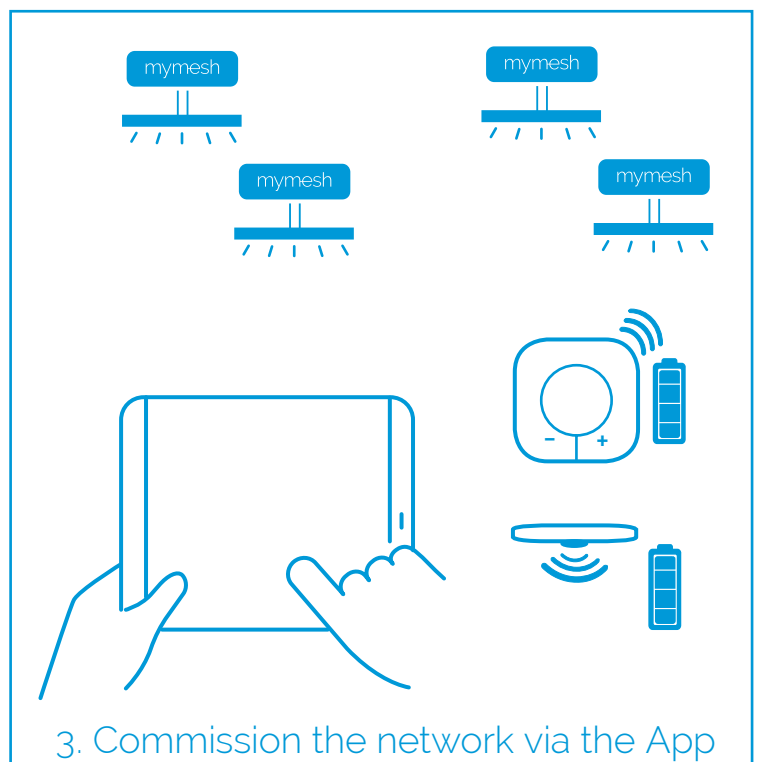

Smart lighting in 3 steps